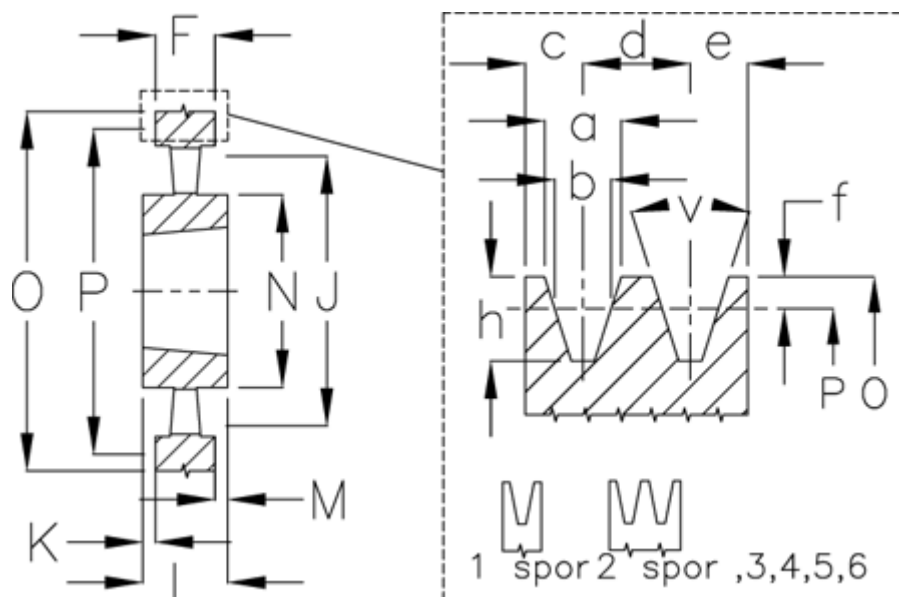

Article number: 604111056003

Description: V-belt pulley SPB 560/3 TL3535

Measures

a	= 16.3	For bush	= 3535	O	= 567.0
b	= 14.0	h	= 17.5	P	= 560
Bush ζ max	= 90	J	= 517	Type	= SPB
c	= 12.5	K	= -	v	= 38 grader
d	= 19.0	L	= 89		
e	= 12.5	m	= 26.0		
f	= 3.5	N	= 175		
F	= 63	Number of ribs	= 3		